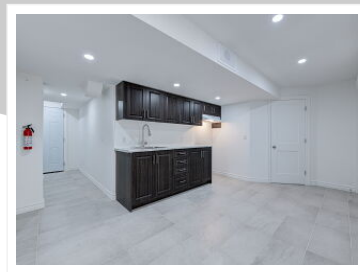

30 Mondial Crescent, East Gwillimbury, ON L0G 1R0

View virtual tour at:
<https://tour.mosaictech.ca/30-mondial-crescent-east-gwillimbury/>

George Bishay

905-409-7788
George@georgebishay.com
<http://www.GeorgeBishay.com>